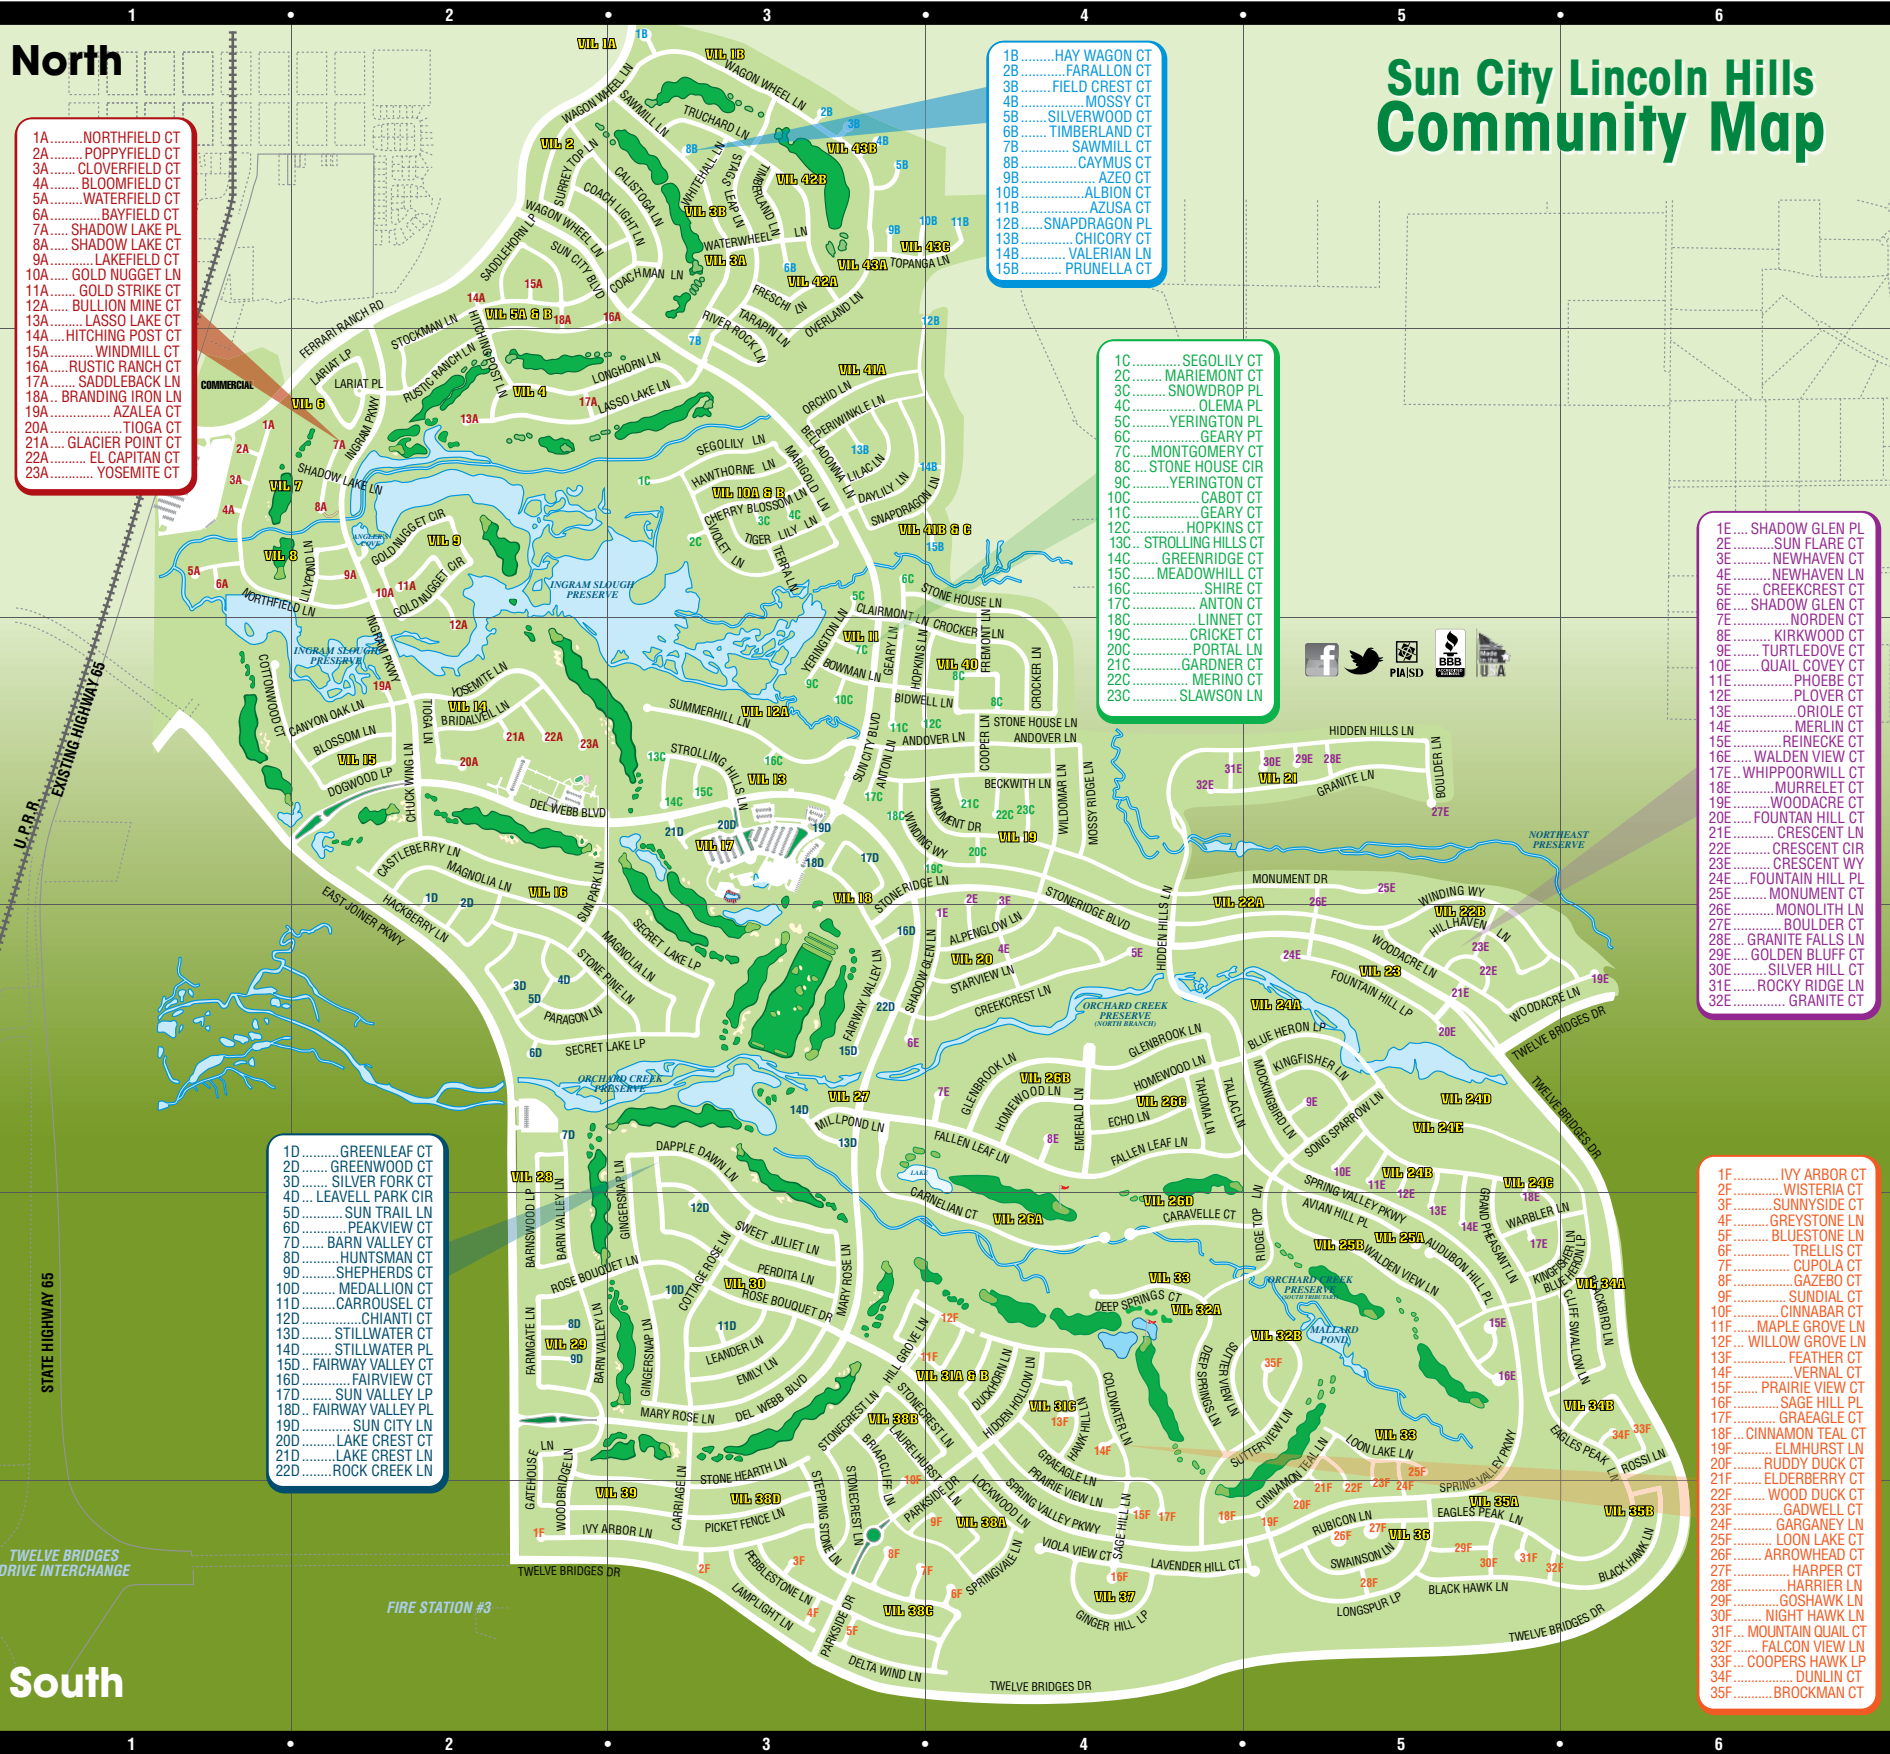

- 1F.....IVY ARBOR CT
- 2F.....WISTERIA CT
- 3F.....SUNNYSIDE CT
- 4F.....GREYSTONE LN
- 5F.....BLUESTONE LN
- 6F.....TRELIS CT
- 7F.....CUPOLA CT
- 8F.....GAZEBO CT
- 9F.....SUNDIAL CT
- 10F.....CINNABAR CT
- 11F.....MAPLE GROVE LN
- 12F.....WILLOW GROVE LN
- 13F.....FEATHER CT
- 14F.....VERNAL CT
- 15F.....PRAIRIE VIEW CT
- 16F.....SAGE HILL PL
- 17F.....GRAEAGLE CT
- 18F.....CINNAMON TEAL CT
- 19F.....ELMHURST LN
- 20F.....RUDDY DUCK CT
- 21F.....ELDERBERRY CT
- 22F.....WOOD DUCK CT
- 23F.....GADWALL CT
- 24F.....GARGANEY LN
- 25F.....LOON LAKE CT
- 26F.....ARROWHEAD CT
- 27F.....HARPER CT
- 28F.....HARRIER LN
- 29F.....GOSHAWK LN
- 30F.....NIGHT HAWK LN
- 31F.....MOUNTAIN QUAIL CT
- 32F.....FALCON VIEW LN
- 33F.....COOPERS HAWK LP
- 34F.....DUNLIN CT
- 35F.....BROCKMAN CT

- 1D.....GREENLEAF CT
- 2D.....GREENWOOD CT
- 3D.....SILVER FORK CT
- 4D.....LEAVELL PARK CIR
- 5D.....SUN TRAIL LN
- 6D.....PEAKVIEW CT
- 7D.....BARN VALLEY CT
- 8D.....HUNTSMAN CT
- 9D.....SHEPHERDS CT
- 10D.....MEDALLION CT
- 11D.....CARROUSEL CT
- 12D.....CHIANTI CT
- 13D.....STILLWATER CT
- 14D.....STILLWATER PL
- 15D.....FAIRWAY VALLEY CT
- 16D.....FAIRVIEW LP
- 17D.....SUN VALLEY LP
- 18D.....FAIRWAY VALLEY PL
- 19D.....SUN CITY LN
- 20D.....LAKE CREST LN
- 21D.....LAKE CREST LN
- 22D.....ROCK CREEK LN

South

South

STREET NAME INDEX