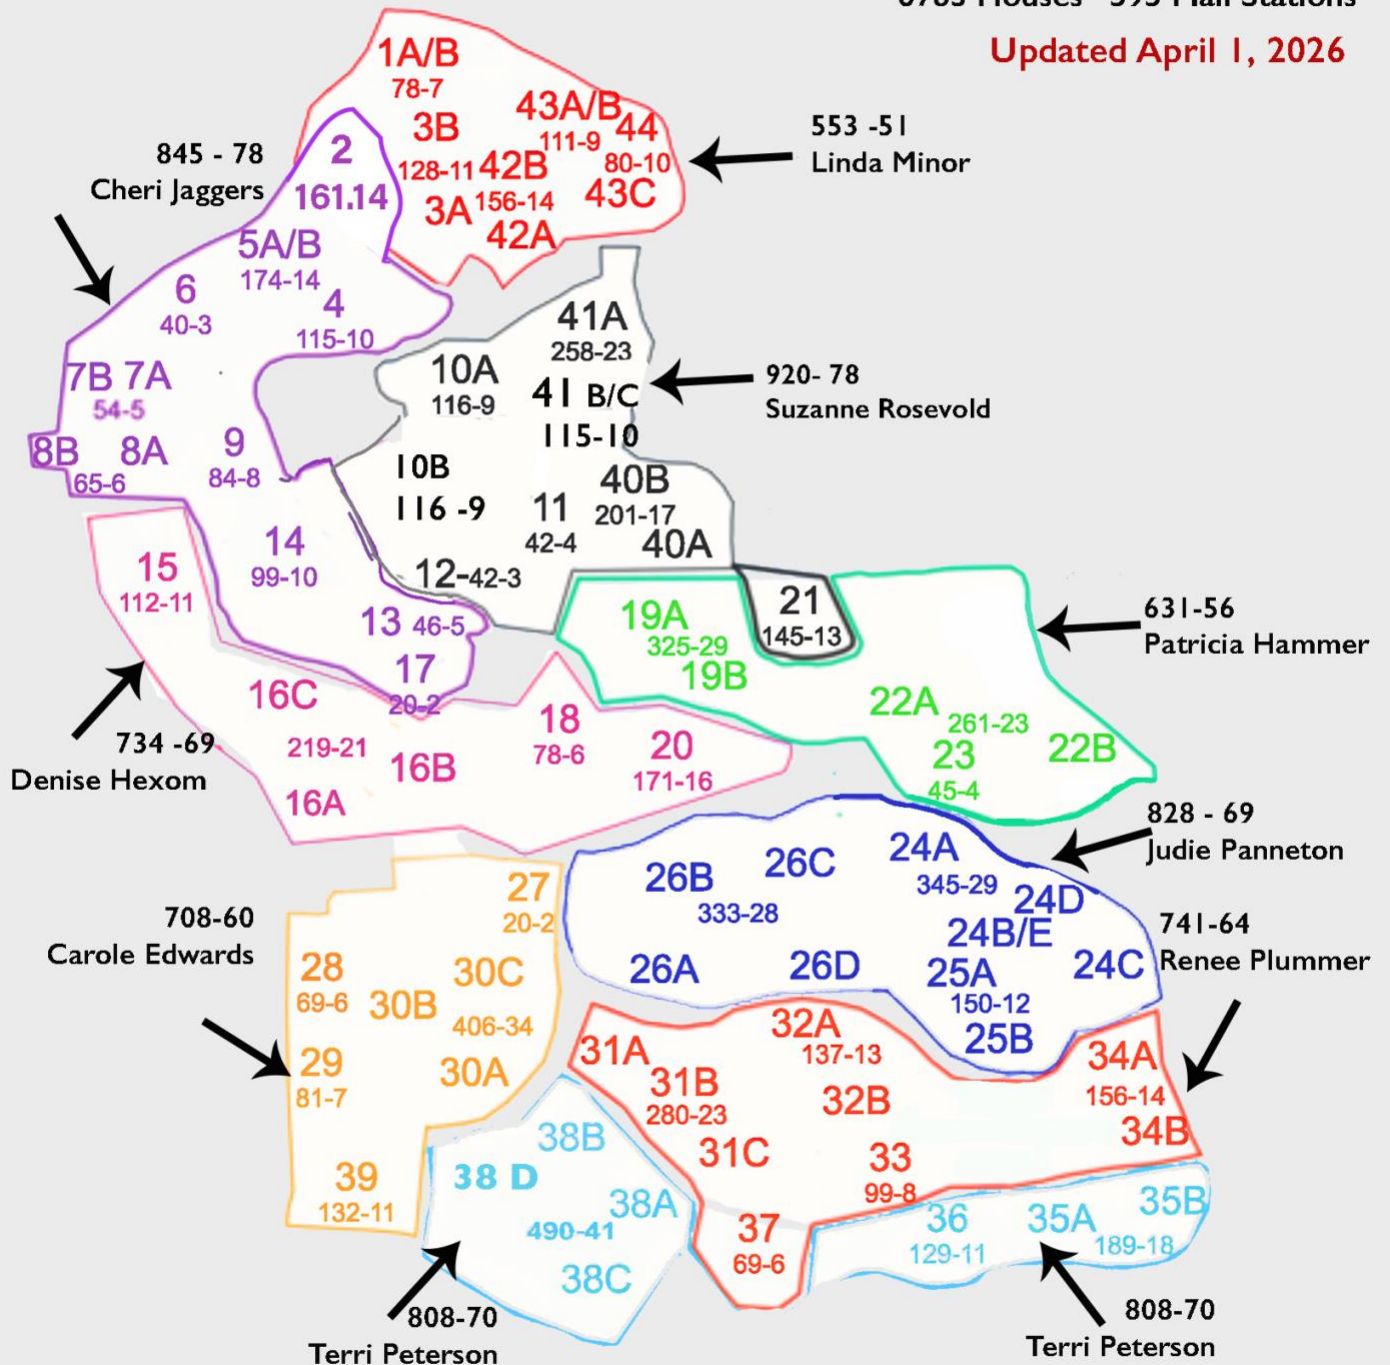

Sun City Lincoln Hills

Neighborhood Watch Directors' Village Allocation
6783 Houses 595 Mail Stations

Updated April 1, 2026

NWDirectormap.pdf