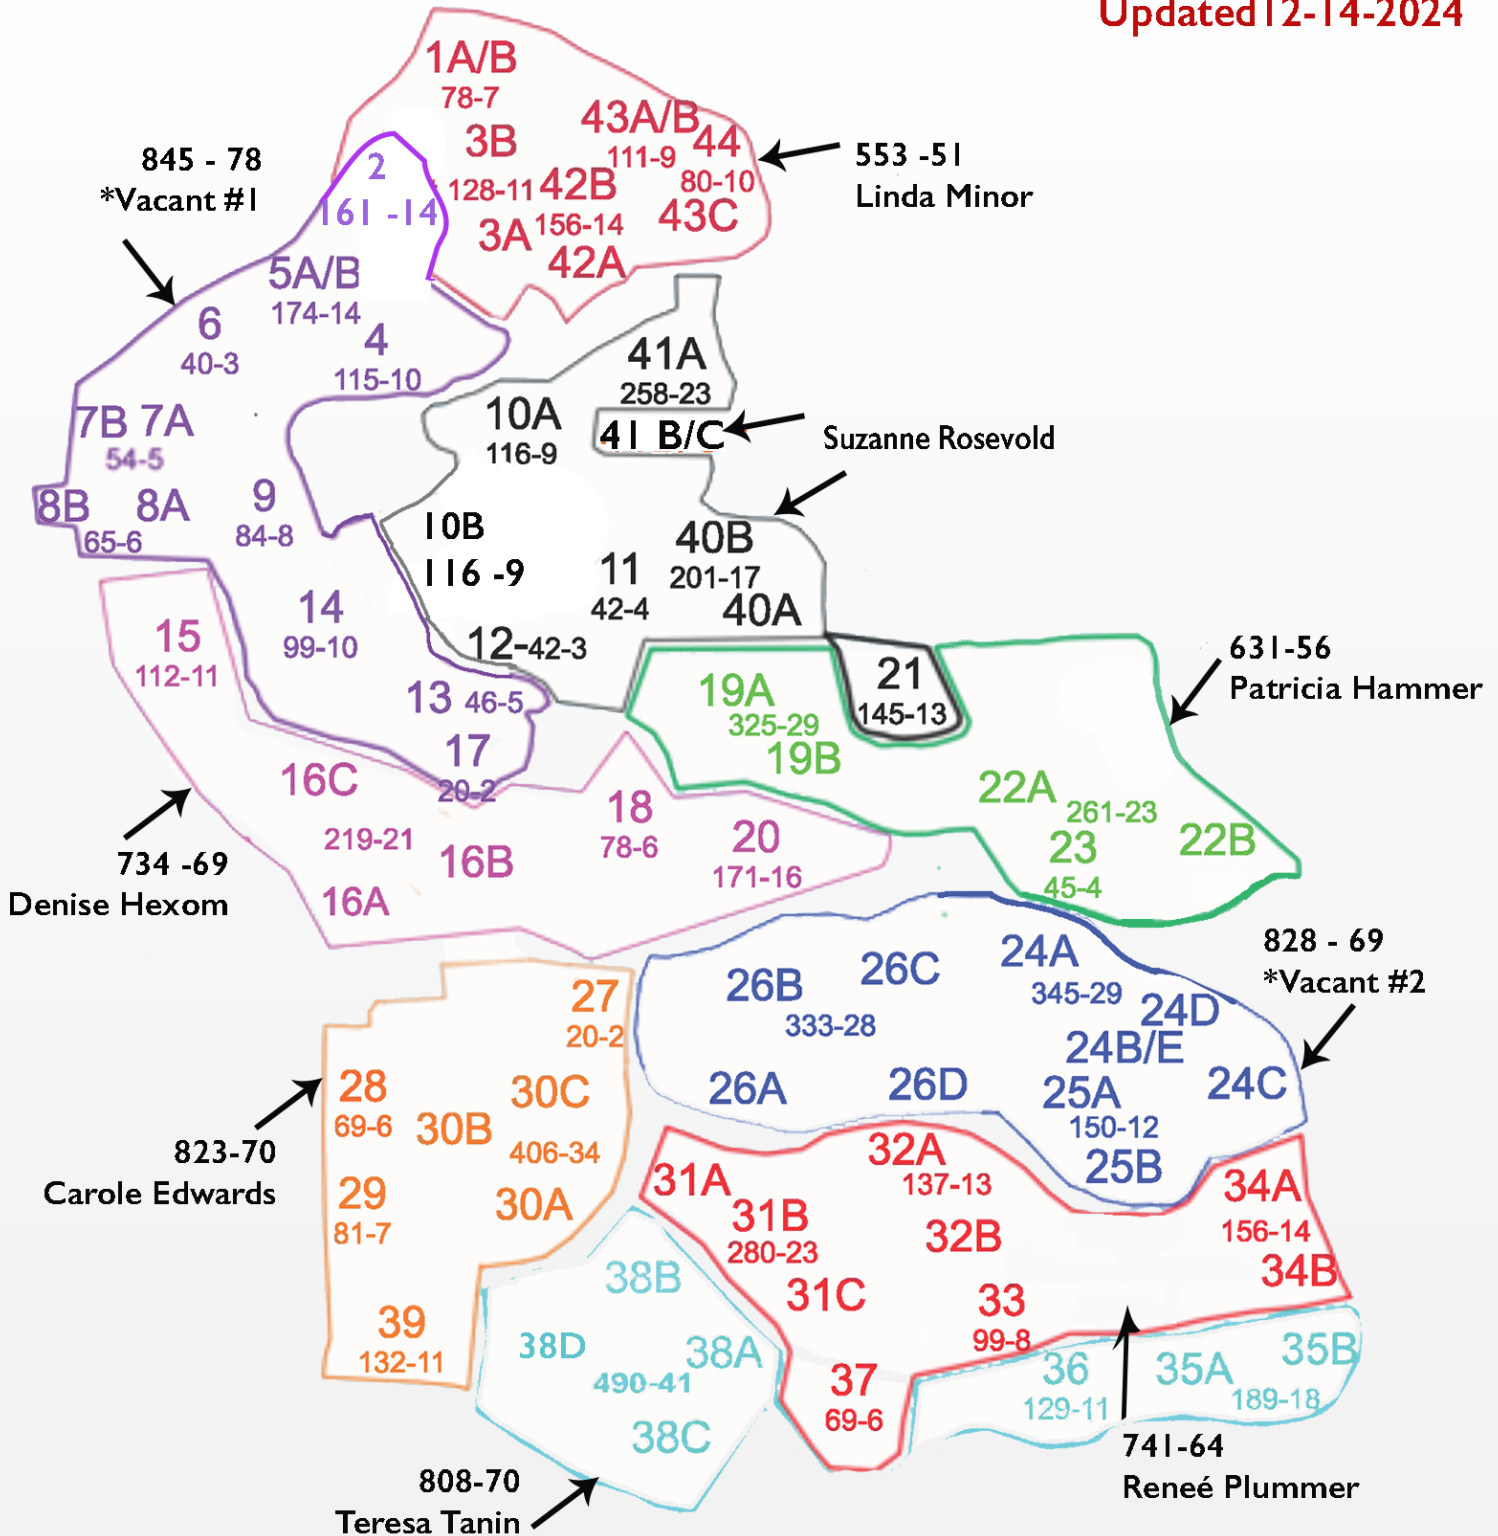

Sun City Lincoln Hills

Neighborhood Watch Directors' Village Allocation
6783 Houses 595 Mail Stations

Updated 12-14-2024

*Suzanne Rosevold Temporary Director