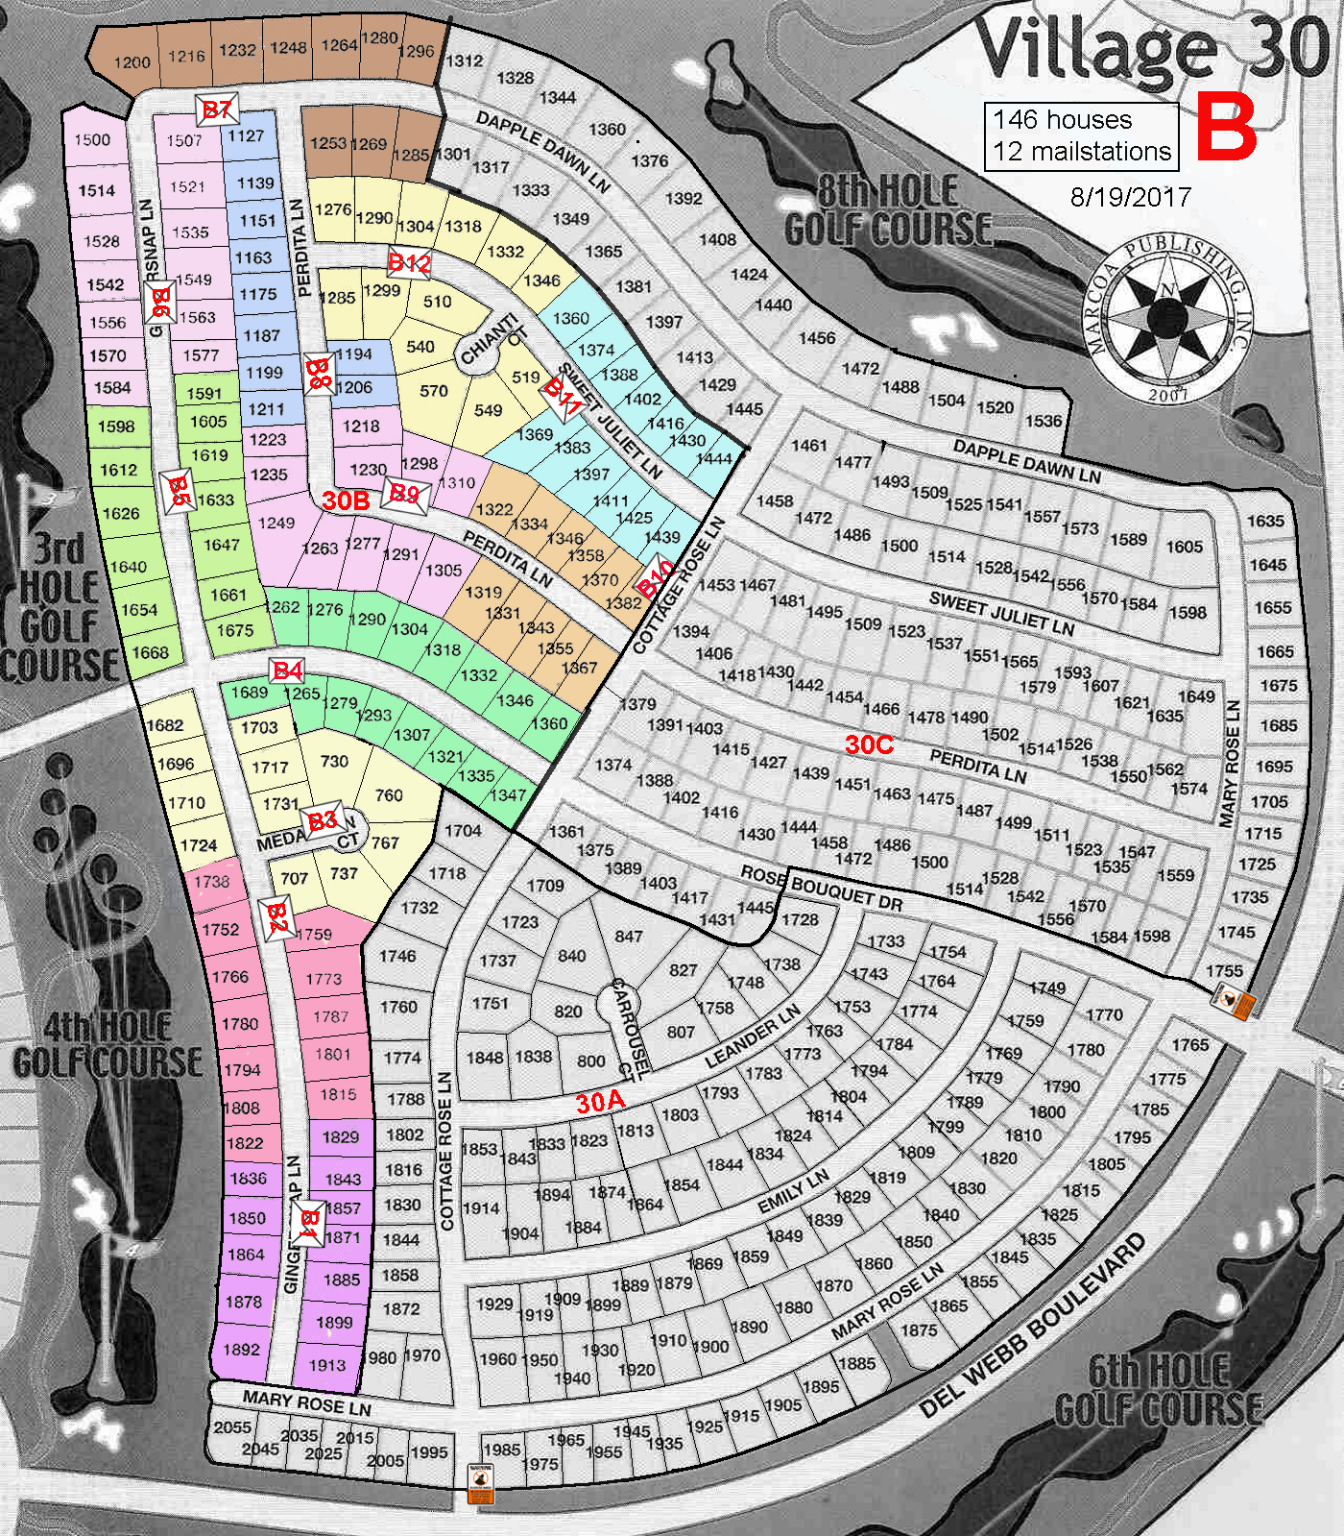

Village 30

146 houses
12 mailstations

B

8/19/2017

B7

B12

B8

B11

30B

B4

B3

B2

30A

30C

3rd HOLE GOLF COURSE

4th HOLE GOLF COURSE

6th HOLE GOLF COURSE

1200 1216 1232 1248 1264 1280 1296

DAPPLE DAWN LN

GRSNAP LN

PERDITA LN

CHIANTI CT

SWEET JULIET LN

PERDITA LN

DEL WEBB BOULEVARD

2055 2035 2015 2045 2025 2005 1995

1985 1975 1965 1955 1935 1925 1915 1905