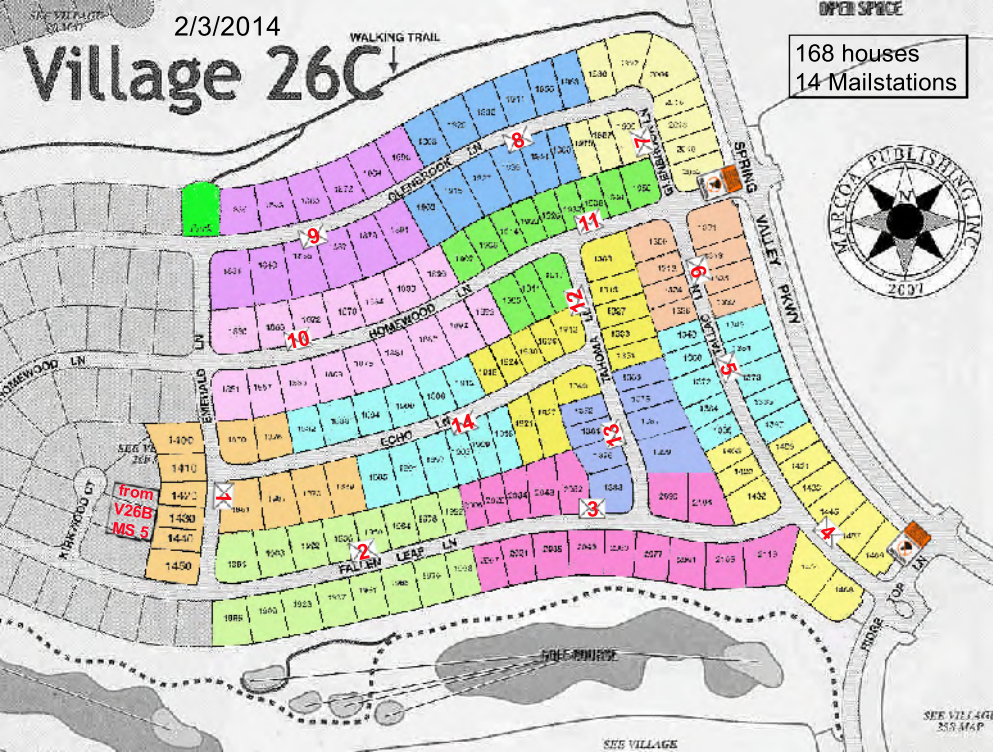

2/3/2014

WALKING TRAIL

Village 26C

168 houses
14 Mailstations

from
V26B
MS 5

SEE VILLAGE

SEE VILLAGE
355 MAP