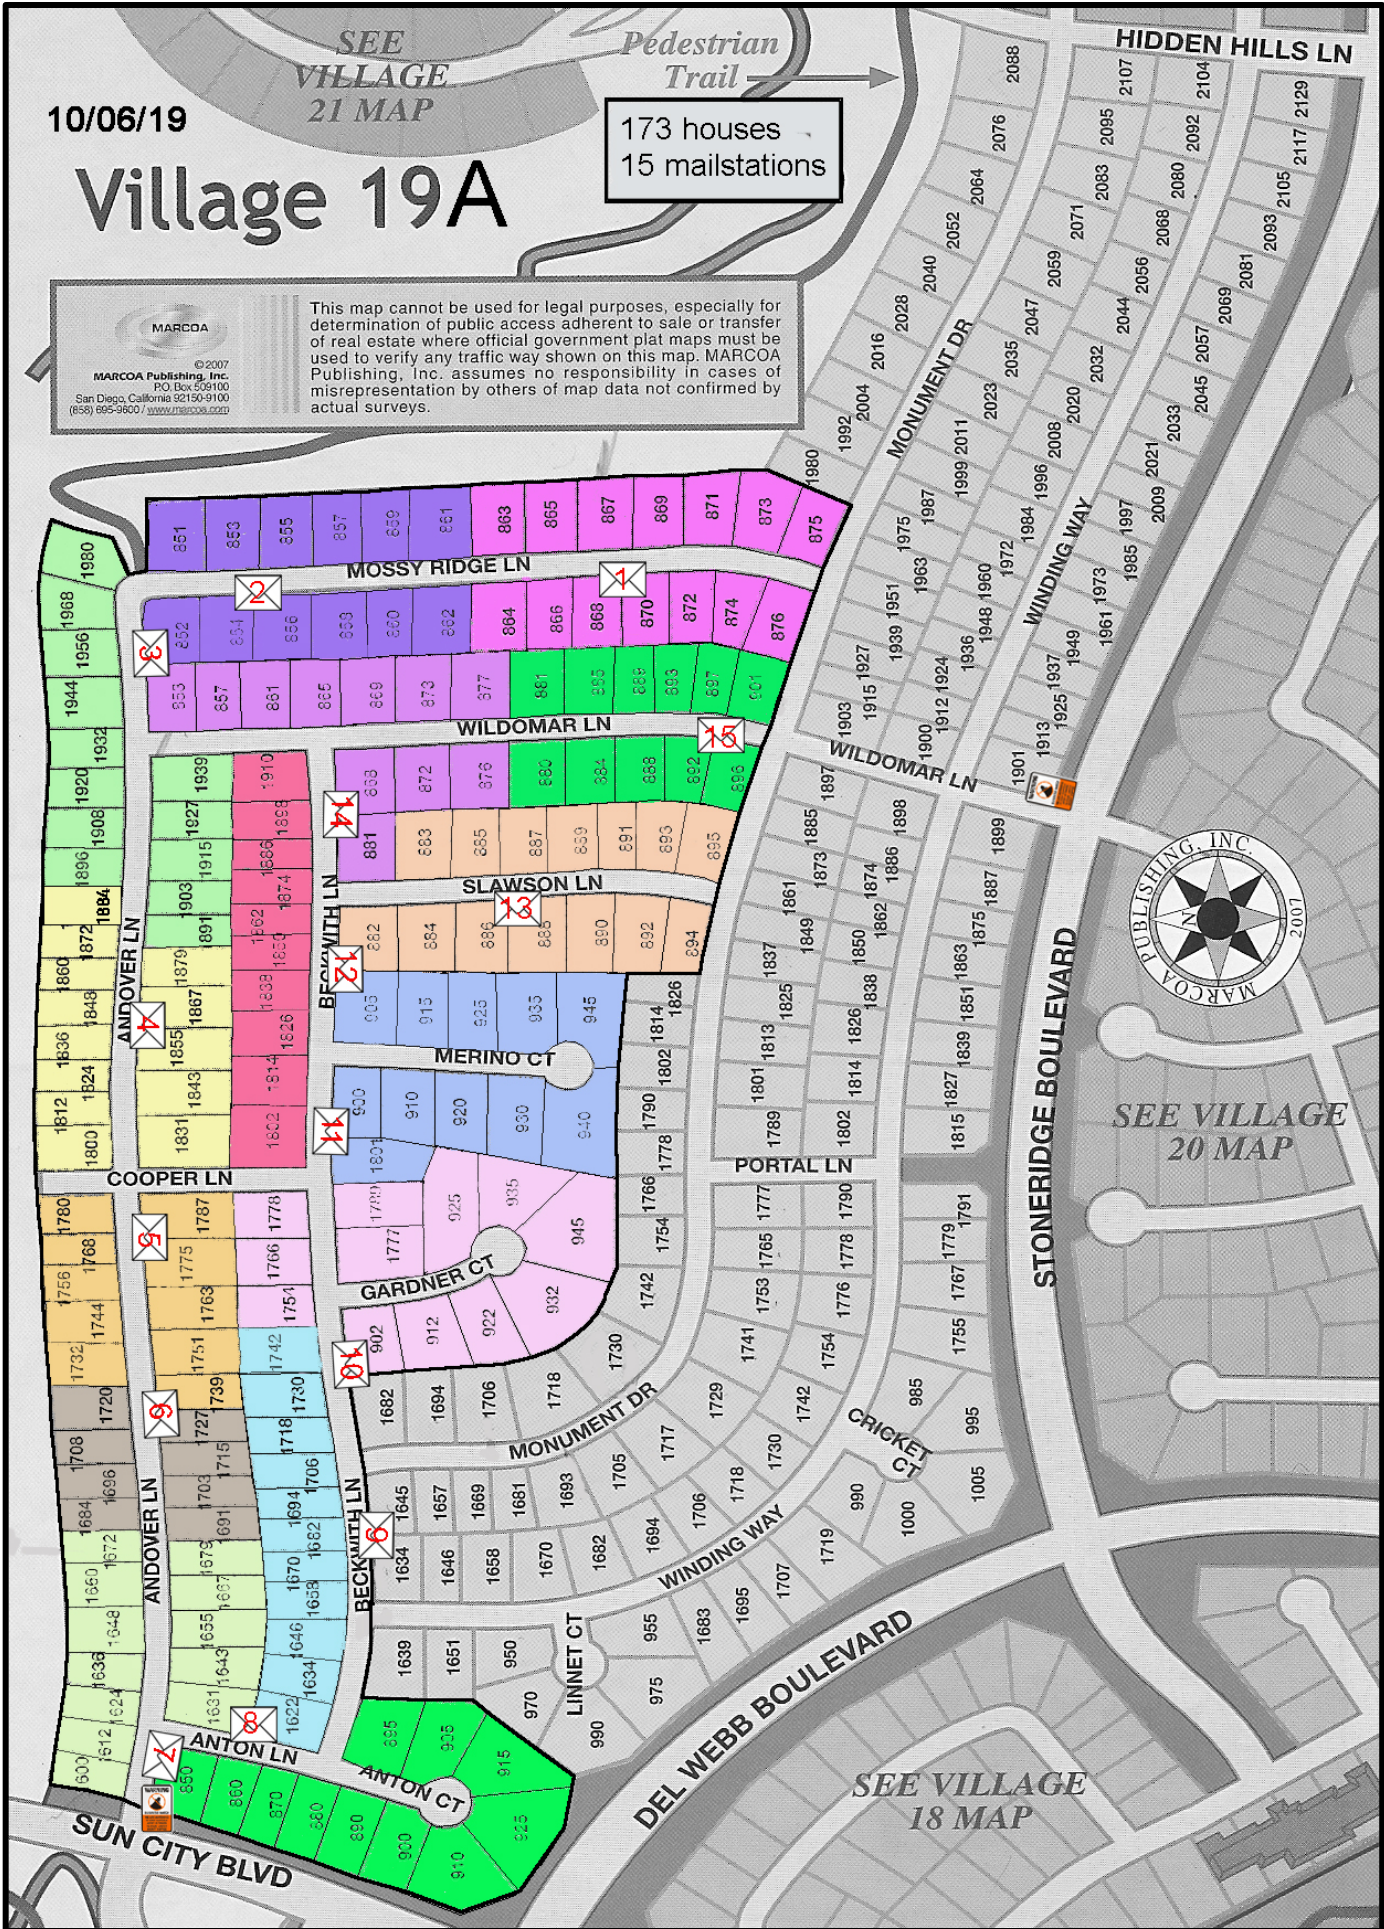

10/06/19

SEE VILLAGE 21 MAP

Pedestrian Trail

Village 19A

173 houses
15 mailstations

MARCOA

This map cannot be used for legal purposes, especially for determination of public access adherent to sale or transfer of real estate where official government plat maps must be used to verify any traffic way shown on this map. MARCOA Publishing, Inc. assumes no responsibility in cases of misrepresentation by others of map data not confirmed by actual surveys.

© 2007
MARCOA Publishing, Inc.
P.O. Box 539103
San Diego, California 92150-9100
(619) 695-9600 / www.marcoa.com

SEE VILLAGE 20 MAP

SEE VILLAGE 18 MAP